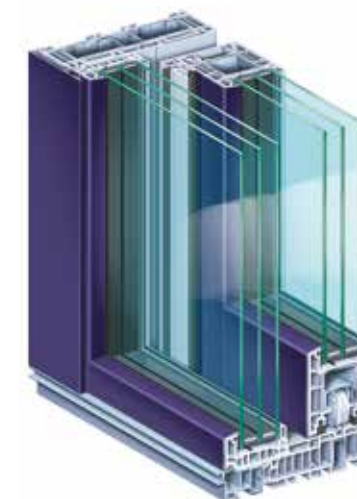

PremiDoor 76 lux