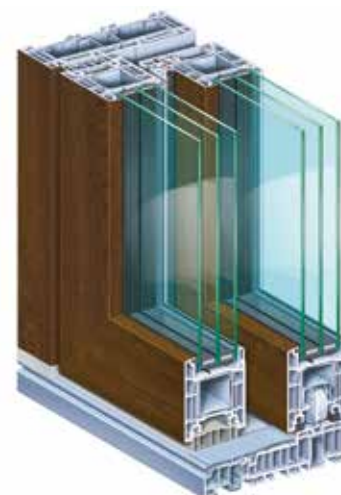

Modern architecture fascinates by large glass surfaces.

MORE LIGHT. MORE COMFORT. MORE VIEW.

Look forward to a new, generous feeling of comfort and living.

Fulfil your dream of bright living spaces flooded with light: With the innovative lift/sliding door system PremiDoor 76. Be it green garden or urban skyline – with PremiDoor 76 you can bring the outside world into your living environment thanks to the extensive glazed areas. This modern, barrier-free system is further enhanced by its excellent handling ease and thermal insulation. Whether new build or renovation: The PremiDoor 76 lift/sliding door system offers you the perfect solution. Get the new freedom for your home.

You want maximum performance for thermal and sound insulation and maximum protection against forced entry? Then PremiDoor 76 is the right choice for you. You get either the classic version of the lift/sliding door system or the PremiDoor 76 lux architectural variant for even more passage of light. Here the sash profile can be reduced by the intelligent construction, which in turn allows an extremely slim profile and even larger glazed areas and higher solar energy gains.

ALWAYS THE BEST CHOICE.

PremiDoor 76 and PremiDoor 76 lux.

PremiDoor 76

- | | | |
|---|---|---|
| ✓ | Maximum installation height of 2.60 m | ✓ |
| ✓ | Glazing options up to 50 mm | ✓ |
| ✓ | Optimal thermal insulation up to 1.4 W/(m ² K) as standard | ✓ |
| ✓ | Protection against forced entry up to RC2 | ✓ |
| ✓ | Barrier free threshold | ✓ |
| | considerably greater passage of light through reduced sash profile | ✓ |